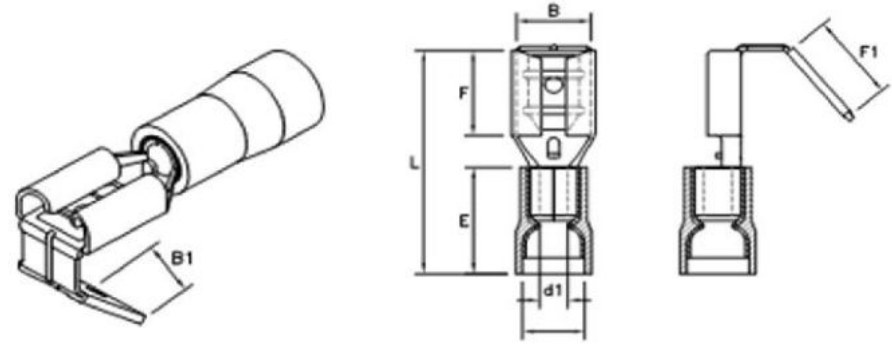

Vinyl Insulated Piggybacks

Drawn - SD

Approved - KM

Material - Brass / Vinyl Insulation

Title - Vinyl Insulated Piggybacks

Part Number	Wire Range	Insulated Color	Electrical Rating Max	B	B1	F	F1	L	E	D	d1
P22-250-3V	22-18 AWG	RED	75C / 300 VOLTS	0.2598	0.2499	0.3149	0.3228	0.8267	0.3937	0.1692	0.0669
P16-250-3V	16-14 AWG	BLUE	75C / 300 VOLTS	0.2598	0.2499	0.3149	0.3228	0.8267	0.3937	0.1968	0.0905